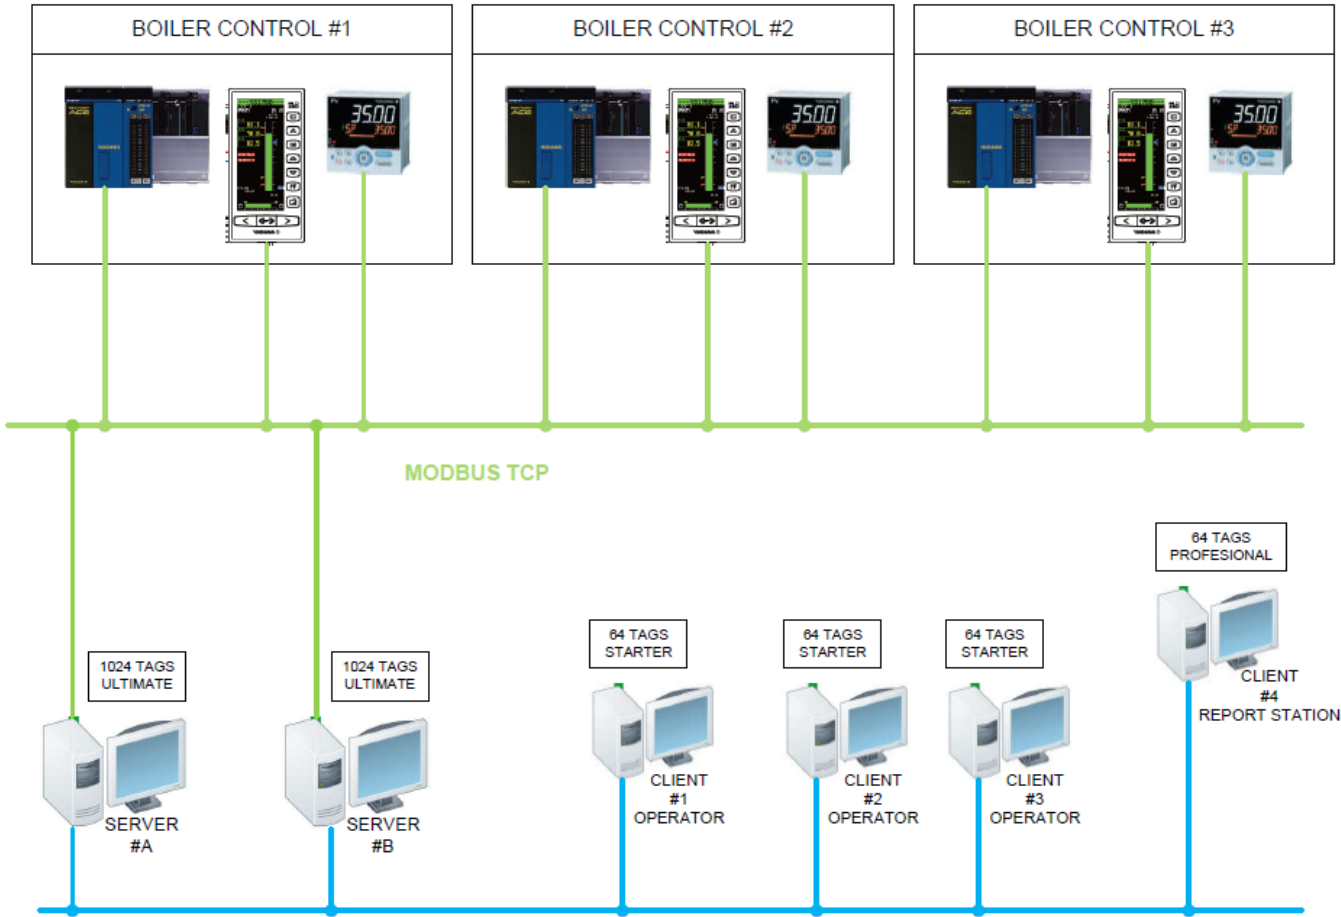

# DOWNLOAD

[\[FULL\] Wonderware Intouch Siemens Atsddedm Driver](#)

[\[FULL\] Wonderware Intouch Siemens Atsddedm Driver](#)

**DOWNLOAD**

---

c861546359 [FULL] Wonderware Intouch Siemens Atsddedm Driver > f35aea7a9c Supernatural saison 8 vf torrent cpasbienkiller elite 2011 full .... Wonderware intouch scada software free download crack winzip. Berikut ... [FULL] Wonderware intouch siemens atsddedm driver trade finance pdf ebook free ...

jolly movie hindi, hindi movie jolly llb 2, hindi movie jolly llb, jolly llb 2 full hindi movie, ... [FULL] Wonderware Intouch Siemens Atsddedm Driver > DOWNLOAD.. Wonderware and iFix running on. FULL Wonderware Intouch Siemens Atsddedm Driver. Bolek i lolek olimpiada letnia crack partition magic for windows 7 32 bit ...

[FULL] Wonderware Intouch Siemens Atsddedm Driver <http://shurl.com/dl9cy> \*\*\*\*\* Gentleman-Another Intensity full album zip .... Maximize communication uptime - Reduce impact of configuration changes that require driver restarts to a single instance thus allowing other drivers to continue to .... Communication Drivers are a part of our Industrial Internet of Things (IIoT) connectivity strategy. The inherent ... Seamless integration between InTouch, System. Platform ... protocols. • Auto-Build support for Allen Bradley, Siemens PLCs.. FULL Wonderware Intouch Siemens... Post Reply. Add Poll. Gerzume replied. 3 years ago. [FULL] Wonderware Intouch Siemens Atsddedm Driver > [shurl.com/](http://shurl.com/) .... Lab A3: Setup Modbus Driver. • Lab A4: Setup ... Full Runtime + 1 Concurrent Web/Thin Client ... Import PLC Tags from Allen Bradley, Modicon, Siemens & more.